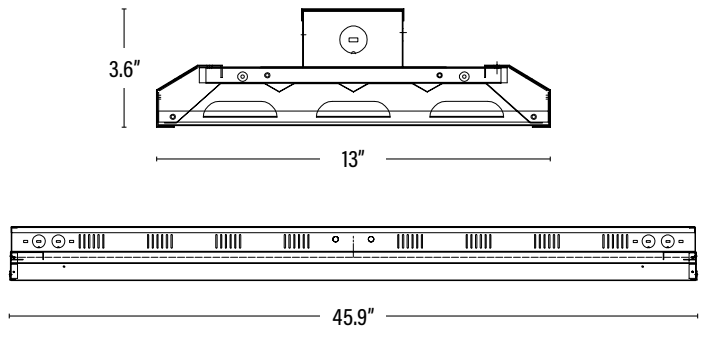

CLT300 XTREME DUTY • 8YR LED 4' TONE-SELECT™ LINEAR HIGH BAY

ITEM INFORMATION

DIMENSIONS (Inches)	
Length	45.9"
Width	13"
Height	3.6"
Net Weight (Lbs)	179
Chain Length	41.34" (2 ea.)

PACKAGING	UPC	DIMENSIONS (LxWxH)	GROSS WEIGHT (Lbs)
Master Carton	1	811768020076	--
Country of Origin	China		
HS Tariff	9405.10.6020		