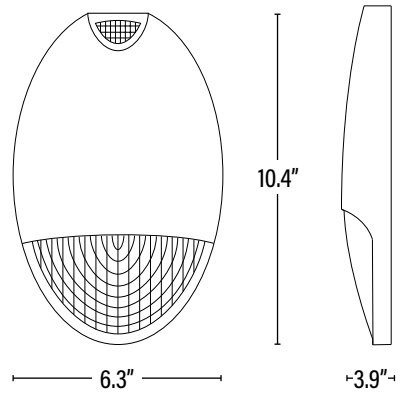

**COD12B** COMMERCIAL DUTY • 3YR  
LED OUTDOOR DIE CAST EMERGENCY LIGHT

ITEM INFORMATION

DIMENSIONS (Inches)	
Length	10.4"
Width	3.9"
Height	6.3"
Net Weight (Lbs)	--

PACKAGING		UPC	DIMENSIONS (LxWxH)	GROSS WEIGHT (Lbs)
Master Carton	6	10811768026501	13.6" x 13.5" x 1.2"	21.8
Individual Box	1	811768026504	11" x 6.5" x 4.3"	3.6
Country of Origin	China			
HS Tariff	--			