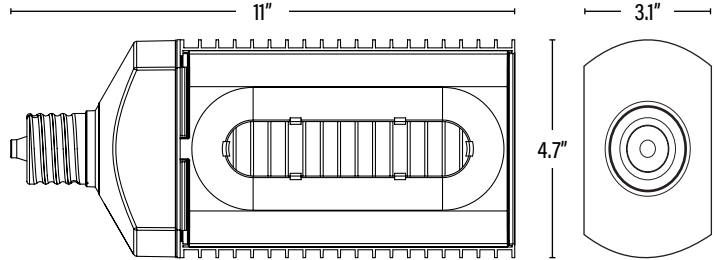

Model Number	92127
--------------	-------

Manufactured by P.Q.L., Inc. • Published lumens on LED products are approximate and may vary slightly. • Specifications are subject to change without notice.

CRR105 XTREME DUTY • 7YR
LED HIGH WATTAGE 180° LAMP

ITEM INFORMATION

DIMENSIONS (Inches)

Length (MOL)	11"
Width	4.7"
Height	3.1"
Net Weight (Lbs)	--

PACKAGING

		UPC	DIMENSIONS (LxWxH)	GROSS WEIGHT (Lbs)
Master Carton	4	10811768028901	25.4" x 12.4" x 4.9"	--
Individual Box	1	811768028904	5.9" x 4.1" x 12.3"	--
Country of Origin	China			
HS Tariff	--			