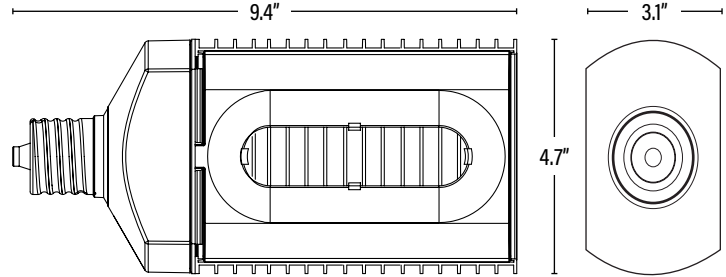

Model Number	92123
--------------	-------

Manufactured by P.Q.L., Inc. • Published lumens on LED products are approximate and may vary slightly. • Specifications are subject to change without notice.

CRR725 XTREME DUTY • 7YR
LED HIGH WATTAGE 180° LAMP

ITEM INFORMATION

DIMENSIONS (Inches)

Length (MOL)	9.4"
Width	4.7"
Height	3.1"
Net Weight (Lbs)	--

PACKAGING

		UPC	DIMENSIONS (LxWxH)	GROSS WEIGHT (Lbs)
Master Carton	4	10811768028895	22.3" x 12.4" x 4.9"	--
Individual Box	1	811768028898	5.9" x 4.1" x 10.7"	--
Country of Origin	China			
HS Tariff	--			