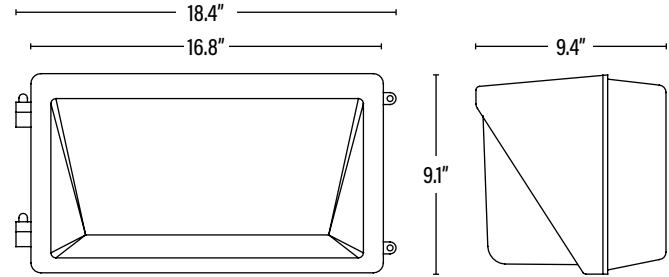

### DIMENSIONS (Inches)

Length	18.4"
Width	9.4"
Height	9.1"
Weight (Lbs)	--

### PACKAGING

PACKAGING	UPC	DIMENSIONS (LxWxH)	GROSS WEIGHT (Lbs)	
Master Carton	1	811768024739	18.8" x 11" x 11.4"	14.3
Country of Origin	China			
HS Tariff	9405.10.6020			