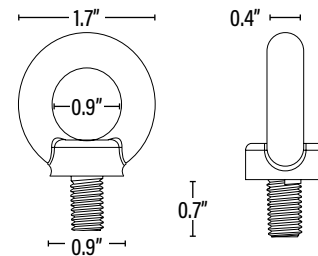

LC3200 COMMERCIAL DUTY • 5YR LED COMPASS HIGH BAY

ITEM INFORMATION

DIMENSIONS (Inches)

Width/Diameter (MOD)	10.2"
Height	6.7"
Net Weight (Lbs)	--

PACKAGING

	UPC	DIMENSIONS (LxWxH)	GROSS WEIGHT (Lbs)
Master Carton	1	811768020779	--
Country of Origin	China		
HS Tariff	9405.10.6020		

ADDITIONAL INFORMATION:

- Safety rope length approximately 5' 9"
- Power and dimming cord length approximately 72"
- Multiple screw holes are conveniently placed throughout the top of the fixture to connect occupancy sensors and reflectors.

M10
Eyelet Dimensions