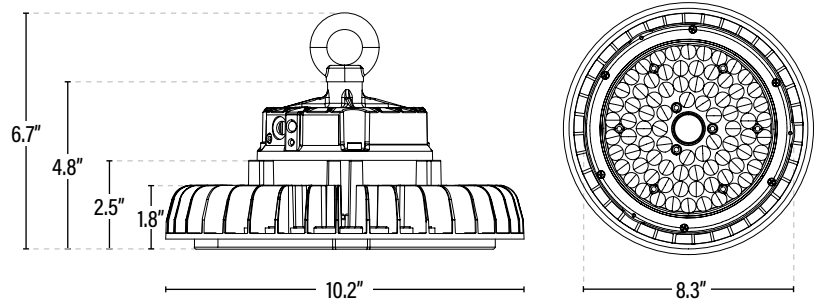

LC3200 COMMERCIAL DUTY • 5YR LED COMPASS HIGH BAY

ITEM INFORMATION

DIMENSIONS (Inches)

Width/Diameter (MOD)	10.2"
Height	6.7"
Net Weight (Lbs)	--

PACKAGING

	UPC	DIMENSIONS (LxWxH)	GROSS WEIGHT (Lbs)
Master Carton	1	811768020779	--
Country of Origin	China		
HS Tariff	9405.10.6020		