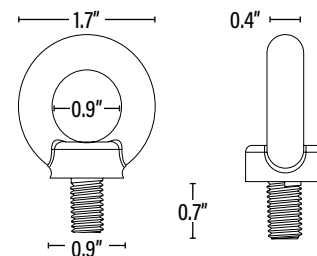

LC3240 COMMERCIAL DUTY • 5YR LED COMPASS HIGH BAY

ITEM INFORMATION

DIMENSIONS (Inches)

Width/Diameter (MOD)	12.6"
Height	7"
Net Weight (Lbs)	--

PACKAGING

	UPC	DIMENSIONS (LxWxH)	GROSS WEIGHT (Lbs)
Master Carton	1	811768021325	--
Country of Origin	China		
HS Tariff	9405.10.6020		

ADDITIONAL INFORMATION:

- Safety rope length approximately 5' 9"
- Power and dimming cord length approximately 72"
- Multiple screw holes are conveniently placed throughout the top of the fixture to connect occupancy sensors and reflectors.

M10
Eyelet Dimensions