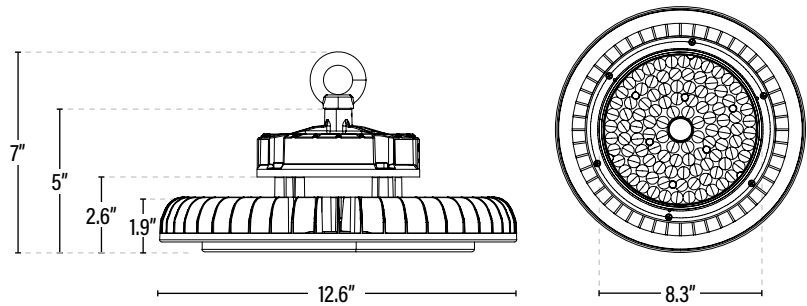

LC3240 COMMERCIAL DUTY • 5YR LED COMPASS HIGH BAY

ITEM INFORMATION

DIMENSIONS (Inches)

Width/Diameter (MOD)	12.6"
Height	7"
Net Weight (Lbs)	--

PACKAGING

	UPC	DIMENSIONS (LxWxH)	GROSS WEIGHT (Lbs)
Master Carton	1	811768021325	--
Country of Origin	China		
HS Tariff	9405.10.6020		

M10
Eyelet Dimensions