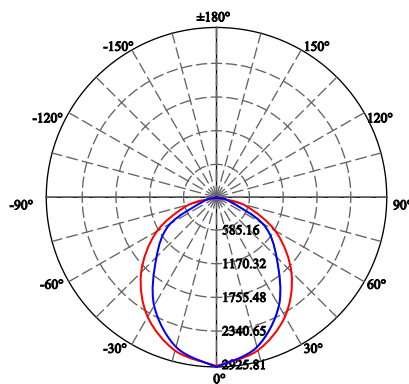

LIGHT DISTRIBUTION CURVE

ELECTRICAL

Wattage	13W
Voltage	120-277V
Current	0.281A
Power Factor	0.9
Total Harmonic Distortion (THD)	12.4

LAMP

SYSTEM POWER

16W

LIGHTING PERFORMANCE

Lumens	2000
Lumens Per Watt (Lm/W)	125
Color Temperature (CCT)	5000K
Color Rendering (CRI)	83
R9 (Red Value)	1
R13 (Skin Tones)	81
Beam Angle	160°
Light Distribution	Type VS
BUG Rating (Backlight, Uplight, and Glare)	4 Lamp B3 - U3 - G2
	6 Lamp B3 - U4 - G2

Dimmable Lighting Control

Unless compatible ballast is dimmable.

ENVIRONMENT

Operating Temperature	-4° ~ 113°F
Suitable Location	DAMP
Ingress Protection Rating	IP20
Suitable Fixture Type	Enclosed

LIFESPAN

Average Life (Hours)	50,000
Warranty (Years)	5

COMPONENTS

LED Light Source	Everlight 67-21S

CONSTRUCTION

Housing	Glass / Plastic End Caps
Lens	Frosted / Safety Coated
Base / Power Supply	G13 - Medium Bi Pin

QUALIFICATIONS

Manufacturer Model #	91315

Manufactured by P.Q.L., Inc. • Published lumens on LED products are approximate and may vary slightly.