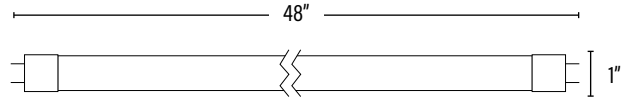

DIMENSIONS (Inches)

Length (MOL)	48"
Width/Diameter (MOD)	1"
Weight (Lbs)	N/A

Line drawings may not be to scale and are for general reference only.

PACKAGING

		UPC	DIMENSIONS (LxWxH)	GROSS WEIGHT (Lbs)
Master Carton	25	10899645001575	--	--
Individual Box	1	899645001578	--	0.7
Country of Origin	China			
HS Tariff	8539.50.0050			