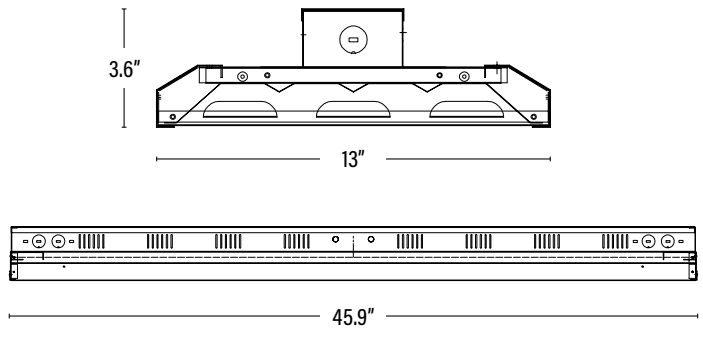

LLT300 COMMERCIAL DUTY • 5YR
LED 4' TONE-SELECT™ LINEAR HIGH BAY

ITEM INFORMATION

DIMENSIONS (Inches)	
Length	45.9"
Width	13"
Height	3.6"
Net Weight (Lbs)	179
Chain Length	41.34" (2 ea.)

PACKAGING	UPC	DIMENSIONS (LxWxH)	GROSS WEIGHT (Lbs)
Master Carton	1	811768020076	--
Country of Origin	China		
HS Tariff	9405.10.6020		