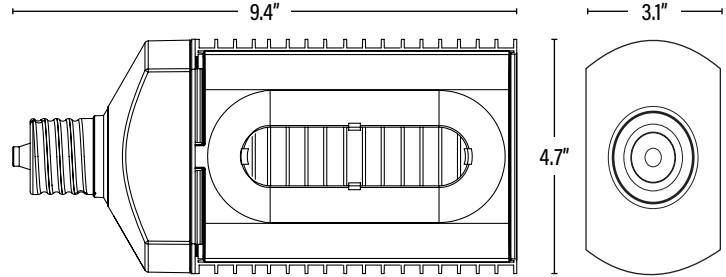

Model Number	92123
--------------	-------

Manufactured by P.Q.L., Inc. • Published lumens on LED products are approximate and may vary slightly. • Specifications are subject to change without notice.

LRR725 COMMERCIAL DUTY • 5YR LED HIGH WATTAGE 180° LAMP

ITEM INFORMATION

DIMENSIONS (Inches)

Length (MOL)	9.4"
Width	4.7"
Height	3.1"
Net Weight (Lbs)	--

PACKAGING

		UPC	DIMENSIONS (LxWxH)	GROSS WEIGHT (Lbs)
Master Carton	4	10811768028895	22.3" x 12.4" x 4.9"	--
Individual Box	1	811768028898	5.9" x 4.1" x 10.7"	--
Country of Origin	China			
HS Tariff	--			