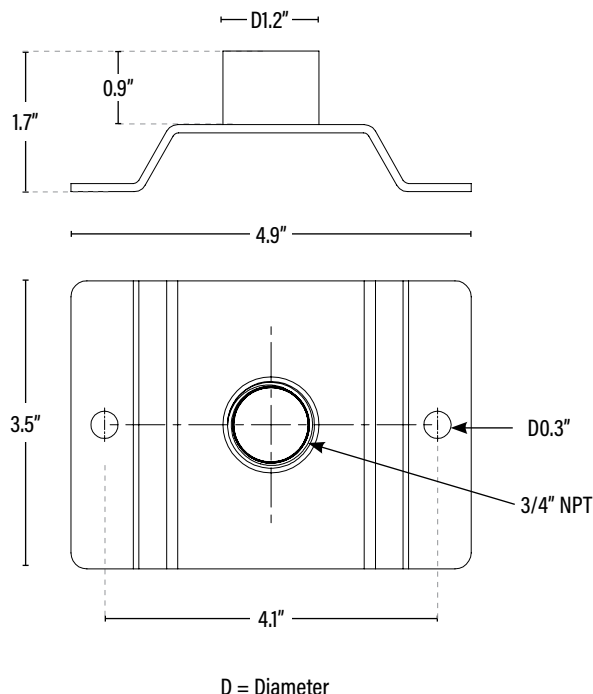

LVECON
CONDUIT BRACKET
FOR VERSA-TOP™

Compatible with VERSA-TOP™ fixture: CVEX60 & LVEX60.

DIMENSIONS (Inches)

Length	4.9"
Width	3.5"
Height	1.7"
Net Weight (Lbs)	0.66

PACKAGING

		UPC	DIMENSIONS (LxWxH)	GROSS WEIGHT (Lbs)
Master Carton	30	10811768028352	11.2" x 11.2" x 12.2"	23
Individual Item	1	811768028355	--	0.76
Country of Origin	China			
HS Tariff	9405.99.4090			

ORDERING

ITEM#	DESCRIPTION	CASE
LVECON	CONDUIT BRACKET FOR VERSA-TOP™/BLK	30

ADDITIONAL INFORMATION:

Note: Must remove and disconnect top mount sensor socket before bracket installation (if pre-installed) and replace with cover plate and gasket.

LVECON VERSA-TOP™ + CONDUIT BRACKET

VERSA-TOP™ and bracket, sold separately.

COMBINED WEIGHT (Lamp head + Bracket)

Net Weight (Lbs) 12.4

Note: Must remove and disconnect top mount sensor socket before bracket installation (if pre-installed) and replace with cover plate and gasket.