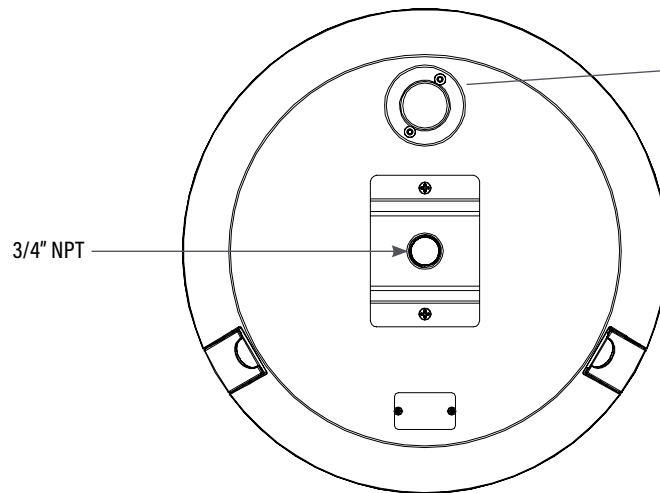

LVECON
CONDUIT BRACKET
FOR VERSA-TOP™

Compatible with VERSA-TOP™ fixture: CVEX60 & LVEX60.

DIMENSIONS (Inches)

Length	4.9"
Width	3.5"
Height	1.7"
Net Weight (Lbs)	0.66

PACKAGING

		UPC	DIMENSIONS (LxWxH)	GROSS WEIGHT (Lbs)
Master Carton	30	10811768028352	11.2" x 11.2" x 12.2"	23
Individual Item	1	811768028355	--	0.76
Country of Origin	China			
HS Tariff	9405.99.4090			

ORDERING

ITEM#	DESCRIPTION	CASE
LVECON	CONDUIT BRACKET FOR VERSA-TOP™/BLK	30

ADDITIONAL INFORMATION:

Note: Must remove and disconnect top mount sensor socket before bracket installation (if pre-installed) and replace with cover plate and gasket.

LVECON VERSA-TOP™ + CONDUIT BRACKET

VERSA-TOP™ and bracket, sold separately.

COMBINED WEIGHT (Lamp head + Bracket)

Net Weight (Lbs) 12.4

Note: Must remove and disconnect top mount sensor socket before bracket installation (if pre-installed) and replace with cover plate and gasket.