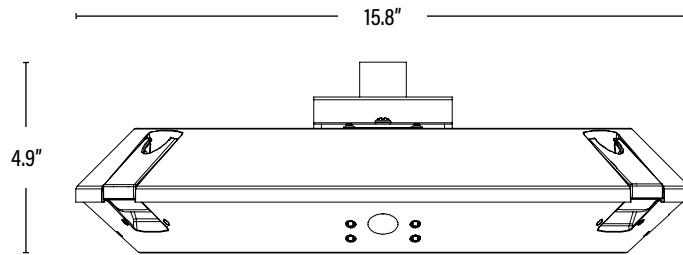

LVECON
CONDUIT BRACKET
FOR VERSA-TOP™

Compatible with VERSA-TOP™ fixture: CVEX60 & LVEX60.

DIMENSIONS (Inches)

Length	4.9"
Width	3.5"
Height	1.7"
Net Weight (Lbs)	0.66

PACKAGING

		UPC	DIMENSIONS (LxWxH)	GROSS WEIGHT (Lbs)
Master Carton	30	10811768028352	11.2" x 11.2" x 12.2"	23
Individual Item	1	811768028355	--	0.76
Country of Origin	China			
HS Tariff	9405.99.4090			

ORDERING

ITEM#	DESCRIPTION	CASE
LVECON	CONDUIT BRACKET FOR VERSA-TOP™/BLK	30

ADDITIONAL INFORMATION:

Note: Must remove and disconnect top mount sensor socket before bracket installation (if pre-installed) and replace with cover plate and gasket.

LVECON VERSA-TOP™ + CONDUIT BRACKET

VERSA-TOP™ and bracket, sold separately.

COMBINED WEIGHT (Lamp head + Bracket)

Net Weight (Lbs) 12.4

Note: Must remove and disconnect top mount sensor socket before bracket installation (if pre-installed) and replace with cover plate and gasket.