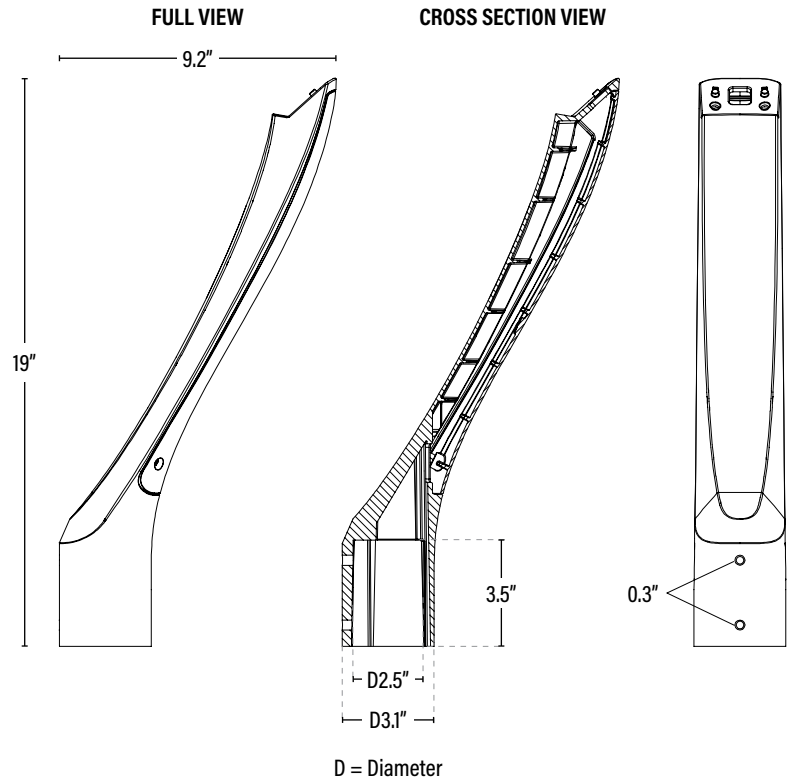

LVEONE
SINGLE ARM BRACKET
FOR VERSA-TOP™

Compatible with VERSA-TOP™ fixture: CVEX60 & LVEX60.

DIMENSIONS (Inches)

Width	9.2"
Height	19"
Net Weight (Lbs)	3.5

PACKAGING

		UPC	DIMENSIONS (LxWxH)	GROSS WEIGHT (Lbs)
Master Carton	5	10811768028956	20.5" x 20.5" x 10.8"	24.25
Individual Item	1	811768028959	--	4.9
Country of Origin	China			
HS Tariff	9405.99.4090			

ORDERING

ITEM#	DESCRIPTION	CASE
LVEONE	SINGLE ARM BRACKET FOR VERSA-TOP™/BLK	5

LVEONE VERSA-TOP™ + SINGLE ARM BRACKET

VERSA-TOP™ and bracket, sold separately.

COMBINED WEIGHT (Lamp head + Bracket)

Net Weight (Lbs)	15.2
------------------	------

VERSA-TOP™ + LVEONE
+ Photo Control
Sold Separately

TECHNICAL DATA