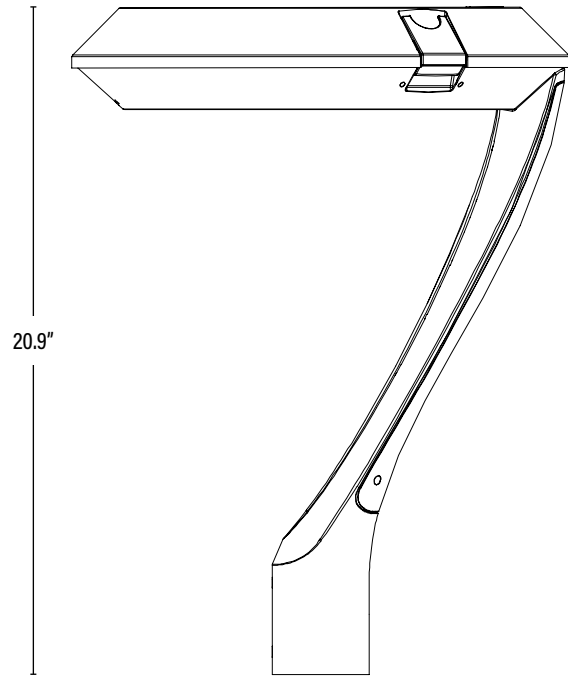

LVEONE
SINGLE ARM BRACKET
FOR VERSA-TOP™

Compatible with VERSA-TOP™ fixture: CVEX60 & LVEX60.

DIMENSIONS (Inches)

Width	9.2"
Height	19"
Net Weight (Lbs)	3.5

PACKAGING

		UPC	DIMENSIONS (LxWxH)	GROSS WEIGHT (Lbs)
Master Carton	5	10811768028956	20.5" x 20.5" x 10.8"	24.25
Individual Item	1	811768028959	--	4.9
Country of Origin	China			
HS Tariff	9405.99.4090			

ORDERING

ITEM#	DESCRIPTION	CASE
LVEONE	SINGLE ARM BRACKET FOR VERSA-TOP™/BLK	5

LVEONE VERSA-TOP™ + SINGLE ARM BRACKET

VERSA-TOP™ and bracket, sold separately.

COMBINED WEIGHT (Lamp head + Bracket)

Net Weight (Lbs)	15.2
------------------	------

VERSA-TOP™ + LVEONE
+ Photo Control
Sold Separately

TECHNICAL DATA