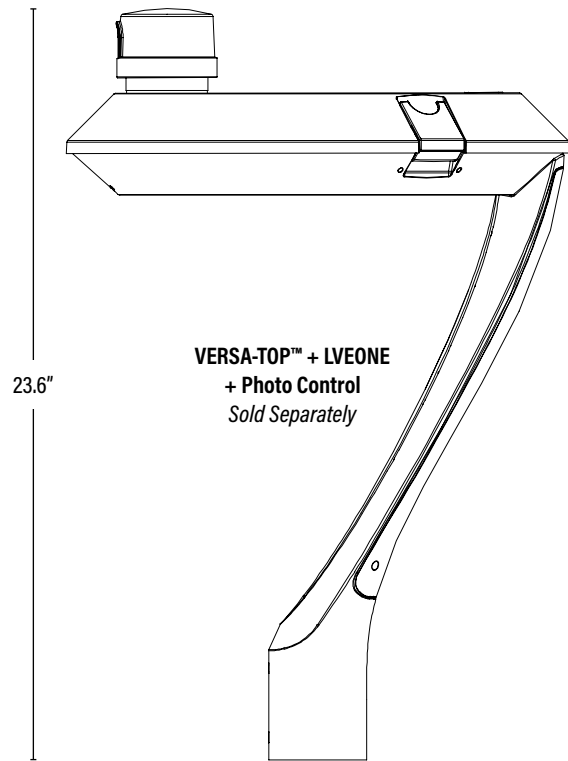

LVEONE
SINGLE ARM BRACKET
FOR VERSA-TOP™

Compatible with VERSA-TOP™ fixture: CVEX60 & LVEX60.

DIMENSIONS (Inches)

Width	9.2"
Height	19"
Net Weight (Lbs)	3.5

PACKAGING

		UPC	DIMENSIONS (LxWxH)	GROSS WEIGHT (Lbs)
Master Carton	5	10811768028956	20.5" x 20.5" x 10.8"	24.25
Individual Item	1	811768028959	--	4.9
Country of Origin	China			
HS Tariff	9405.99.4090			

ORDERING

ITEM#	DESCRIPTION	CASE
LVEONE	SINGLE ARM BRACKET FOR VERSA-TOP™/BLK	5

LVEONE VERSA-TOP™ + SINGLE ARM BRACKET

VERSA-TOP™ and bracket, sold separately.

COMBINED WEIGHT (Lamp head + Bracket)

Net Weight (Lbs)	15.2
------------------	------

VERSA-TOP™ + LVEONE
+ Photo Control
Sold Separately

TECHNICAL DATA