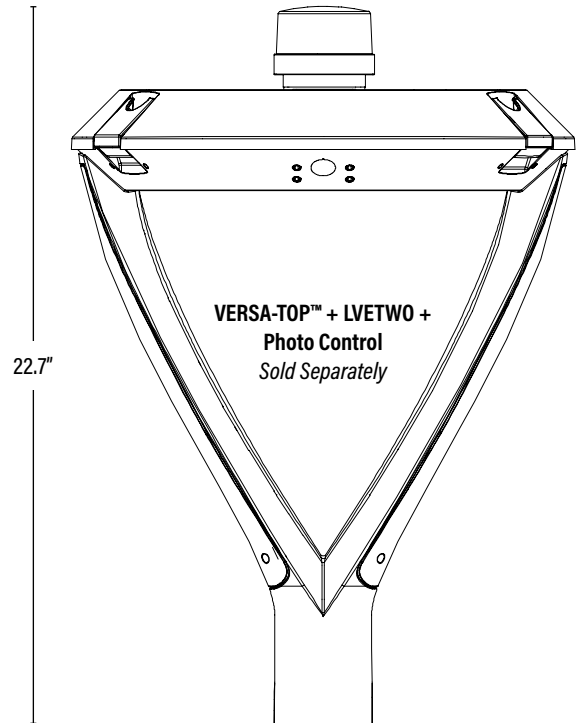

LVETWO
DOUBLE ARM BRACKET
FOR VERSA-TOP™

Compatible with VERSA-TOP™ fixture: CVEX60 & LVEX60.

DIMENSIONS (Inches)

Width	15.3"
Height	18.1"
Net Weight (Lbs)	4

PACKAGING		UPC	DIMENSIONS (LxWxH)	GROSS WEIGHT (Lbs)
Master Carton	5	10811768025764	19.7" x 21.7" x 13.2"	276
Individual Item	1	811768025767	--	5.5
Country of Origin	China			
HS Tariff	9405.99.4090			

ORDERING

ITEM#	DESCRIPTION	CASE
LVETWO	DOUBLE ARM BRACKET FOR VERSA-TOP™/BLK	5

LNETWO VERSA-TOP™ + DOUBLE ARM BRACKET

VERSA-TOP™ and bracket, sold separately.

COMBINED WEIGHT (Lamp head + Bracket)

Net Weight (Lbs) 15.7

15.8"

VERSA-TOP™ + LNETWO +
Photo Control
Sold Separately

TECHNICAL DATA