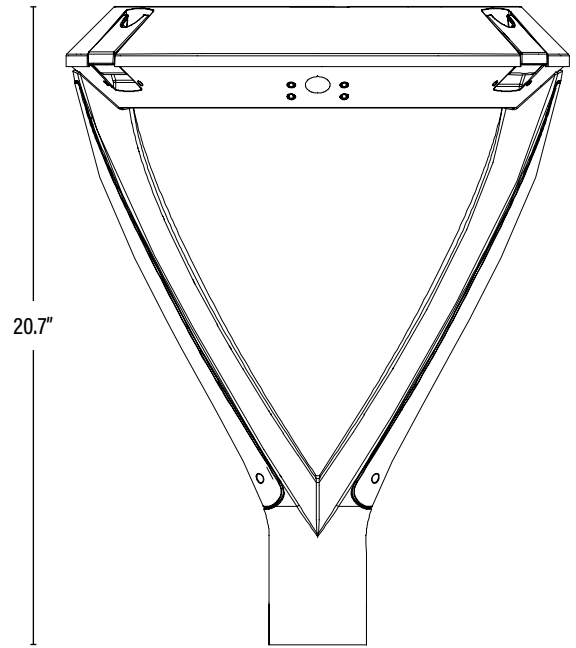

LVETWO
DOUBLE ARM BRACKET
FOR VERSA-TOP™

Compatible with VERSA-TOP™ fixture: CVEX60 & LVEX60.

DIMENSIONS (Inches)

Width	15.3"
Height	18.1"
Net Weight (Lbs)	4

PACKAGING		UPC	DIMENSIONS (LxWxH)	GROSS WEIGHT (Lbs)
Master Carton	5	10811768025764	19.7" x 21.7" x 13.2"	276
Individual Item	1	811768025767	--	5.5
Country of Origin	China			
HS Tariff	9405.99.4090			

ORDERING

ITEM#	DESCRIPTION	CASE
LVETWO	DOUBLE ARM BRACKET FOR VERSA-TOP™/BLK	5

LNETWO VERSA-TOP™ + DOUBLE ARM BRACKET

VERSA-TOP™ and bracket, sold separately.

COMBINED WEIGHT (Lamp head + Bracket)

Net Weight (Lbs) 15.7

15.8"

VERSA-TOP™ + LNETWO +
Photo Control
Sold Separately

TECHNICAL DATA