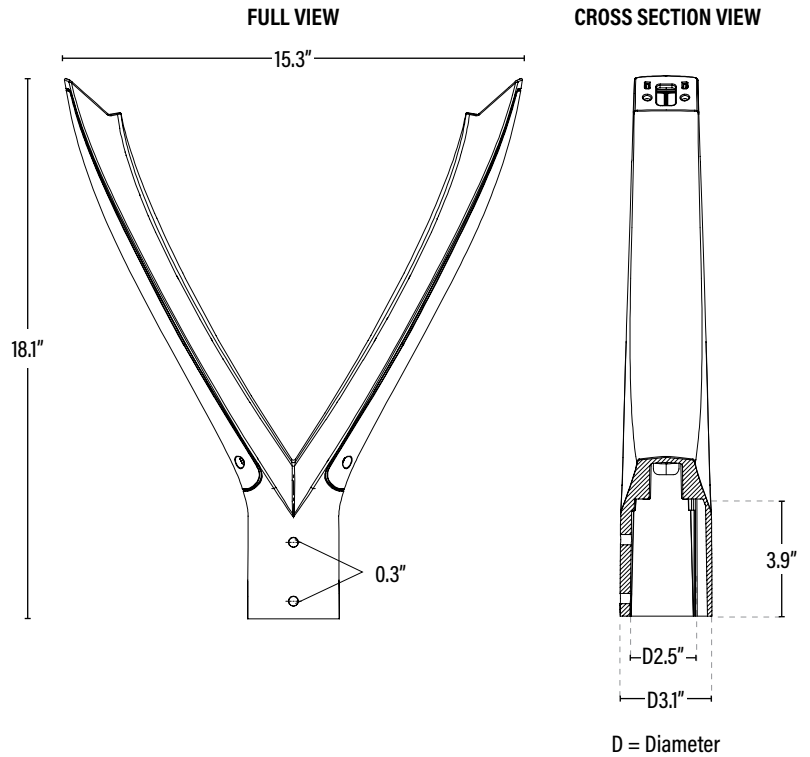

LVETWO
DOUBLE ARM BRACKET
FOR VERSA-TOP™

Compatible with VERSA-TOP™ fixture: CVEX60 & LVEX60.

DIMENSIONS (Inches)

Width	15.3"
Height	18.1"
Net Weight (Lbs)	4

PACKAGING		UPC	DIMENSIONS (LxWxH)	GROSS WEIGHT (Lbs)
Master Carton	5	10811768025764	19.7" x 21.7" x 13.2"	276
Individual Item	1	811768025767	--	5.5
Country of Origin	China			
HS Tariff	9405.99.4090			

ORDERING

ITEM#	DESCRIPTION	CASE
LVETWO	DOUBLE ARM BRACKET FOR VERSA-TOP™/BLK	5

LNETWO VERSA-TOP™ + DOUBLE ARM BRACKET

VERSA-TOP™ and bracket, sold separately.

COMBINED WEIGHT (Lamp head + Bracket)

Net Weight (Lbs) 15.7

15.8"

VERSA-TOP™ + LNETWO +
Photo Control
Sold Separately

TECHNICAL DATA