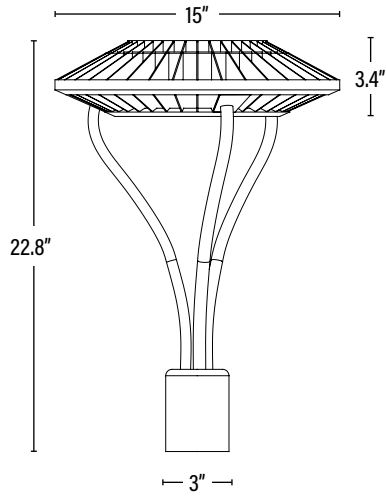

CPT405 XTREME DUTY • 7YR LED DESIGNER POST TOP

ITEM INFORMATION

DIMENSIONS (Inches)

Length (MOL)	22.8"
Width/Diameter (MOD)	15"
Weight (Lbs)	11.5

PACKAGING

		UPC	DIMENSIONS (LxWxH)	GROSS WEIGHT (Lbs)
Master Carton	1	899645001080	18.1" x 17.7" x 5.3"	11.5
Country of Origin	China			
HS Tariff	9405.10.6020			