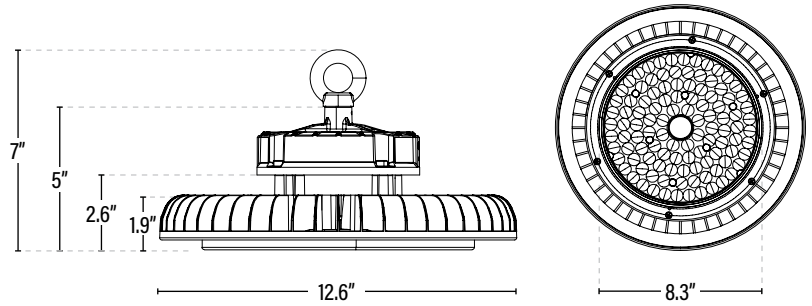

### DIMENSIONS (Inches)

Width/Diameter (MOD)	12.6"
Height	7"
Net Weight (Lbs)	--

### PACKAGING

	UPC	DIMENSIONS (LxWxH)	GROSS WEIGHT (Lbs)
Master Carton	1	811768021325	--
Country of Origin	China		
HS Tariff	9405.10.6020		

**M10**  
Eyelet Dimensions