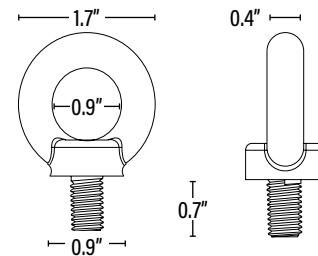

### DIMENSIONS (Inches)

Width/Diameter (MOD)	12.6"
Height	7"
Net Weight (Lbs)	--

### PACKAGING

	UPC	DIMENSIONS (LxWxH)	GROSS WEIGHT (Lbs)
Master Carton	1	811768021325	--
Country of Origin	China		
HS Tariff	9405.10.6020		

**M10**  
Eyelet Dimensions