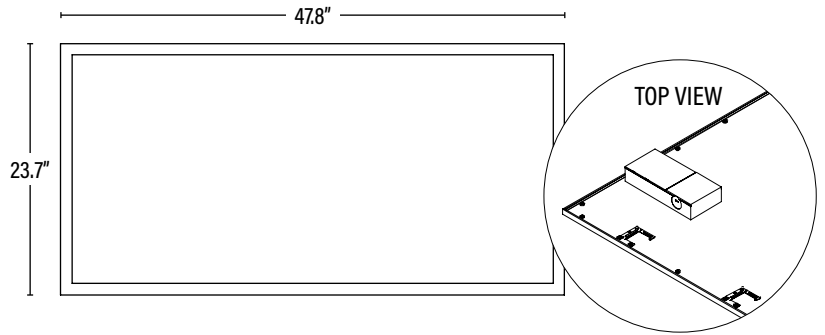

CF3574 XTREME DUTY • 8YR LED 2X4 PANEL

ITEM INFORMATION

DIMENSIONS (Inches)

Length	47.8"
Width	23.7"
Height	1.7"
Net Weight (Lbs)	13.7

PACKAGING

		UPC	DIMENSIONS (LxWxH)	GROSS WEIGHT (Lbs)
Master Carton	2	10854432004573	49.5" x 25.6" x 4.5"	32.9
Individual Box	1	854432004576	--	16.5
Country of Origin	China			
HS Tariff	9405.10.6020			