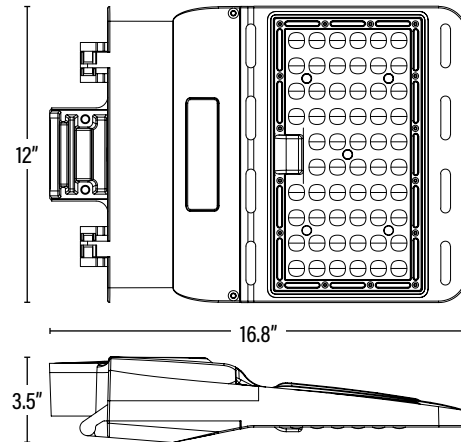

CONSTRUCTION

Housing	Aluminum
Lens	PC
Base / Power Supply	Hard Wire / Surge Protector
Finish	Bronze
Effective Projected Area (EPA)	0.23 ft²
Wind Shear Rating	116.8 mph

QUALIFICATIONS

Model Number	STL3P-60W-5000K-C-MB-HC-P
--------------	---------------------------

ITEM INFORMATION

DIMENSIONS (Inches)	
Length	16.8"
Width	12"
Height	3.5"
Net Weight (Lbs)	--

PACKAGING	UPC	DIMENSIONS (LxWxH)	GROSS WEIGHT (Lbs)
Master Carton	1	811768026535	--
Country of Origin	China		
HS Tariff	9405.10.6020		