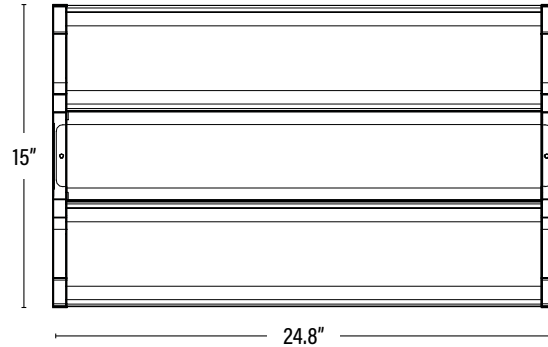

# CF8126 XTREME DUTY • 7YR LED 2' LINEAR HIGH BAY

ITEM INFORMATION

DIMENSIONS (Inches)	
Length	24.8"
Width	15"
Height	2.2"
Net Weight (Lbs)	10.4
Chain Length	41.3" (2 ea.)

PACKAGING	UPC	DIMENSIONS (LxWxH)	GROSS WEIGHT (Lbs)
Master Carton	1	811768025279	--
Country of Origin	China		
HS Tariff	9405.10.6020		