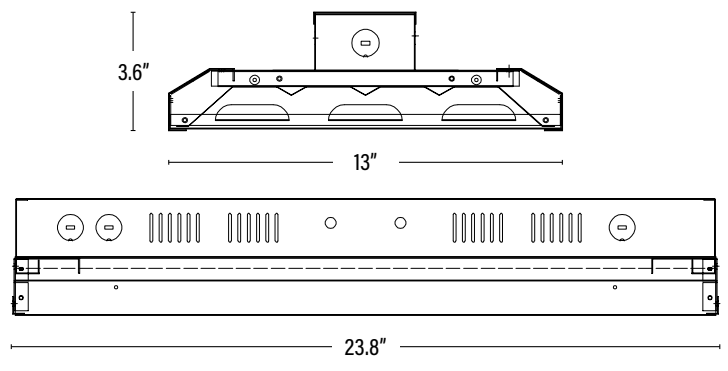

ITEM INFORMATION

DIMENSIONS (Inches)	
Length	23.8"
Width	13"
Height	3.6"
Net Weight (Lbs)	10.1
Chain Length	41.34" (2 ea.)

PACKAGING	UPC	DIMENSIONS (LxWxH)	GROSS WEIGHT (Lbs)
Master Carton	811768021967	--	--
Country of Origin	China		
HS Tariff	9405.10.6020		