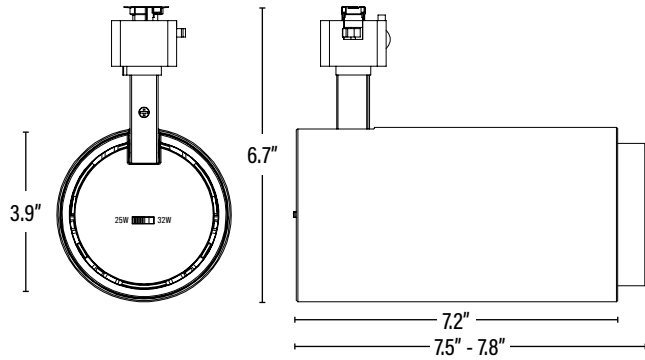

LED Light Source	CLM-22-27-90-36-AC40
Driver (Non-Replaceable)	Internal

**CONSTRUCTION**

Housing	Aluminum
Base / Power Supply	J Style
Finish	White

**QUALIFICATIONS**

Model Number	STR-32-J-35K-YY-WH
--------------	--------------------

ITEM INFORMATION

DIMENSIONS (Inches)	
Length	7.8" Max.
Diameter/Width	3.9"
Height	6.7"
Net Weight (Lbs)	3.1

PACKAGING	UPC	DIMENSIONS (LxWxH)	GROSS WEIGHT (Lbs)	
Master Carton	8	10811768029427	23.5" x 11.9" x 11.4"	29.7
Individual Box	1	811768029420	5.6" x 5.6" x 10.8"	3.7
Country of Origin	China			
HS Tariff	--			