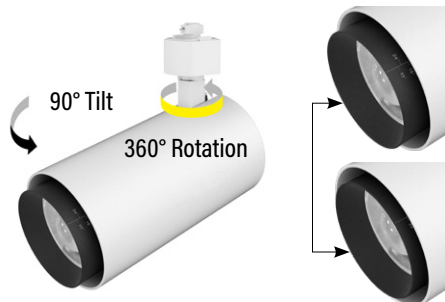

SELECTABLE  
WATTAGE

**CTPZWJ** XTREME DUTY • 7YR  
**LED POWERZOOM™**  
**TRACK HEAD - J STYLE**  
SPOT LIGHT ARCHITECTURAL LUMINARIES

**FEATURES**

Powerzoom™ track lighting features adjustable wattage and beam angle for dynamic lighting in any application.

- Modern design, for a clean visual appearance
- Superior uniform light coverage
- Smooth zoom for precision light distribution
- Energy efficient
- No flickering
- 360° head rotation with 90° tilt

**APPLICATION**

Designed for a variety of applications; architectural, retail stores, offices, lobbies, museums.

**ADJUSTABLE LIGHTING**

Rotate lens to  
adjust beam angle  
from 15° to 33°

**ELECTRICAL**

Wattage	25W / 32W
Voltage	120V
Current	320mA Max.
Power Factor	0.9
Total Harmonic Distortion (THD)	15