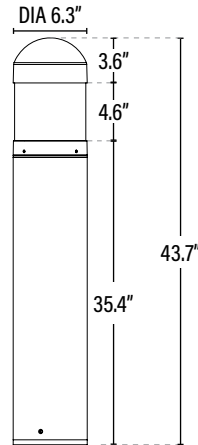

PERFORMANCE DATA

ELECTRICAL

Wattage	14W / 19W / 24W
Voltage	120-277V
Power Factor	0.9
Total Harmonic Distortion (THD)	15

LIGHTING PERFORMANCE

Lumens	1960 / 2660 / 3360
Lumens Per Watt (LPW)	140
Color Temperature (CCT)	3000K / 4000K / 5000K
Color Rendering (CRI)	73
Beam Angle	360°
Light Distribution	Type II, Short
BUG Rating (Backlight, Uplight, and Glare)	B2 - U3 - G2
Dimmable Lighting Control	<i>Dimmable</i> 0-10V, Range 10% - 100%

LBDC24 COMMERCIAL DUTY • 5YR LED SPEC-SELECT™ BOLLARD HEAD

ITEM INFORMATION

DIMENSIONS (Inches)

Width/Diameter	6.3"
Height (With round base)	43.7"
Net Weight (Lbs)	--

* Base sold separately.

PACKAGING	UPC	DIMENSIONS (LxWxH)	GROSS WEIGHT (Lbs)	
Master Carton	4	10811768027553	16.9" x 16.9" x 15"	17.9
Individual Box	1	811768027556	8.1" x 8.1" x 14.3"	4.5
Country of Origin	China			
HS Tariff	9405.11.6020			