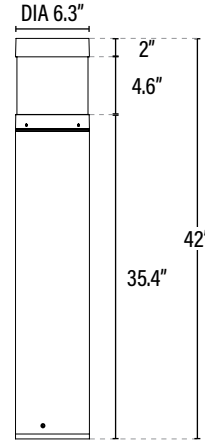

**ELECTRICAL**

Wattage	14W / 19W / 24W
Voltage	120-277V
Power Factor	0.9
Total Harmonic Distortion (THD)	15

**LIGHTING PERFORMANCE**

Lumens	1960 / 2660 / 3360
Lumens Per Watt (LPW)	140
Color Temperature (CCT)	3000K / 4000K / 5000K
Color Rendering (CRI)	73
Beam Angle	360°
Light Distribution	Type II, Short
BUG Rating (Backlight, Uplight, and Glare)	B2 - U3 - G2
Dimmable Lighting Control	<i>Dimmable</i> 0-10V, Range 10% - 100%

### DIMENSIONS (Inches)

Width/Diameter	6.3"
Height (With round base)	42"
Net Weight (Lbs)	--

\* Base sold separately.

PACKAGING		UPC	DIMENSIONS (LxWxH)	GROSS WEIGHT (Lbs)
Master Carton	4	10811768026297	16.9" x 16.9" x 13.6"	17.9
Individual Box	1	811768026290	8.1" x 8.1" x 12.8"	4.5
Country of Origin	China			
HS Tariff	9405.11.6020			