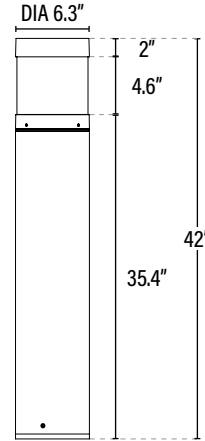

**ELECTRICAL**

Wattage	14W / 19W / 24W
Voltage	120-277V
Power Factor	0.9
Total Harmonic Distortion (THD)	--

**LIGHTING PERFORMANCE**

Lumens	1750 / 2300 / 3000
Lumens Per Watt (LPW)	125
Color Temperature (CCT)	3000K / 4000K / 5000K
Color Rendering (CRI)	70
Beam Angle	360°
Light Distribution	Type VS
BUG Rating (Backlight, Uplight, and Glare)	B1 - U3 - G2
Dimmable Lighting Control	<i>Dimmable</i> 0-10V, Range 10% - 100%

# LBFL24 COMMERCIAL DUTY • 5YR LED SPEC-SELECT™ BOLLARD HEAD

ITEM INFORMATION

**DIMENSIONS** (Inches)

Width/Diameter	6.3"
Height (With round base)	42"
Net Weight (Lbs)	--

\* Base sold separately.

PACKAGING		UPC	DIMENSIONS (LxWxH)	GROSS WEIGHT (Lbs)
Master Carton	4	10811768025054	16.9" x 16.9" x 13.6"	21.7
Individual Box	1	811768025057	8.1" x 8.1" x 12.8"	5.4
Country of Origin	China			
HS Tariff	9405.11.6020			