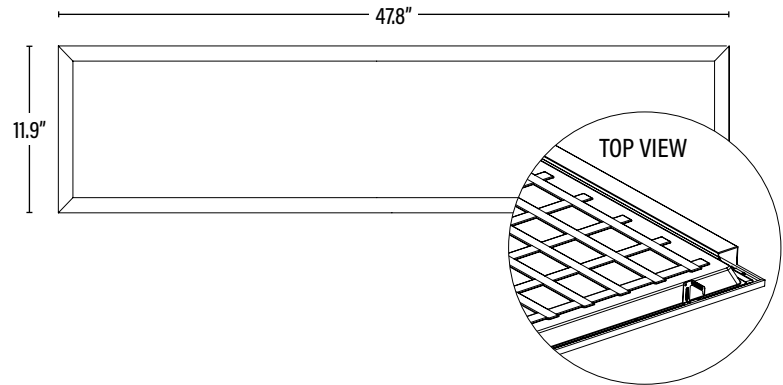

LBX414 COMMERCIAL DUTY • 5YR LED 1X4 SPEC-SELECT™ BACK-LIT PANEL

ITEM INFORMATION

DIMENSIONS (Inches)

Length	47.8"
Width	11.9"
Height	1.6"
Weight (Lbs)	--

PACKAGING

		UPC	DIMENSIONS (LxWxH)	GROSS WEIGHT (Lbs)
Master Carton	2	10899645001544	--	--
Individual Box	1	899645001547	N/A	--
Country of Origin	China			
HS Tariff	9405.10.6020			