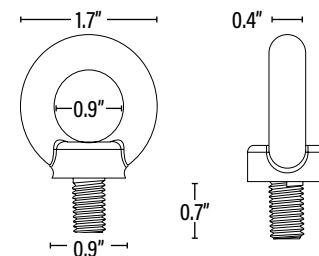

LC3150 COMMERCIAL DUTY • 5YR LED COMPASS HIGH BAY

ITEM INFORMATION

DIMENSIONS (Inches)

Width/Diameter (MOD)	10.2"
Height	6.7"
Net Weight (Lbs)	--

PACKAGING

		UPC	DIMENSIONS (LxWxH)	GROSS WEIGHT (Lbs)
Master Carton	1	811768022483	--	--
Country of Origin	China			
HS Tariff	9405.10.6020			

ADDITIONAL INFORMATION:

- Safety rope length approximately 5' 9"
- Power and dimming cord length approximately 72"
- Multiple screw holes are conveniently placed throughout the top of the fixture to connect occupancy sensors and reflectors.

M10
Eyelet Dimensions