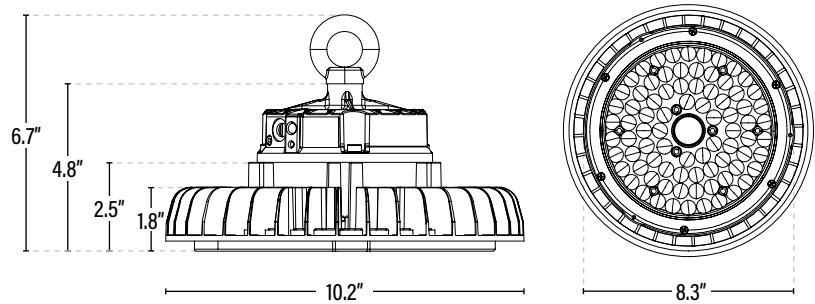

LC3150 COMMERCIAL DUTY • 5YR LED COMPASS HIGH BAY

ITEM INFORMATION

DIMENSIONS (Inches)

Width/Diameter (MOD)	10.2"
Height	6.7"
Net Weight (Lbs)	--

PACKAGING

		UPC	DIMENSIONS (LxWxH)	GROSS WEIGHT (Lbs)
Master Carton	1	811768022483	--	--
Country of Origin	China			
HS Tariff	9405.10.6020			