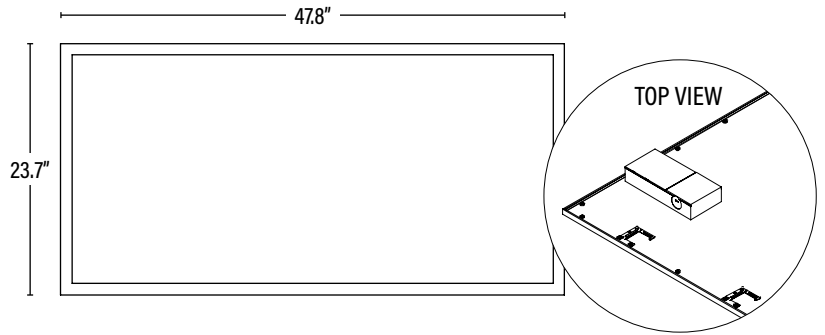

LF3574 COMMERCIAL DUTY • 5YR LED 2X4 PANEL

ITEM INFORMATION

DIMENSIONS (Inches)

Length	47.8"
Width	23.7"
Height	1.7"
Net Weight (Lbs)	13.7

PACKAGING

		UPC	DIMENSIONS (LxWxH)	GROSS WEIGHT (Lbs)
Master Carton	2	10854432004573	49.5" x 25.6" x 4.5"	32.9
Individual Box	1	854432004576	--	16.5
Country of Origin	China			
HS Tariff	9405.10.6020			