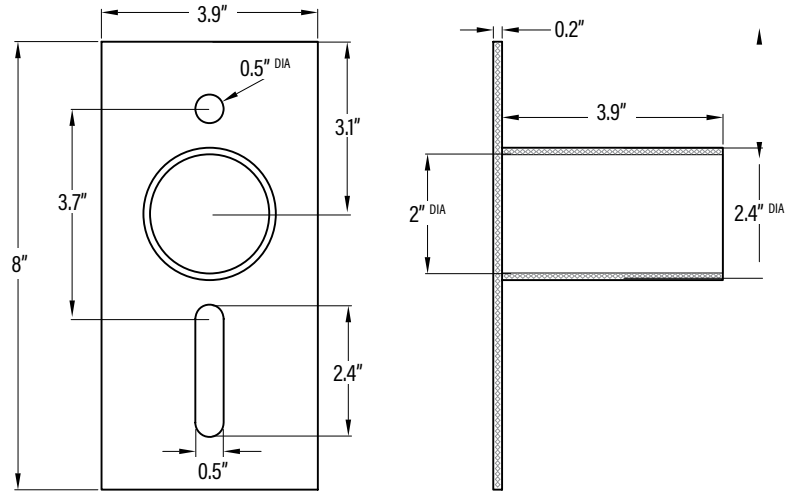

**LFSTFL XTREME DUTY  
ADAPTER TO MOUNT A SLIP FITTER  
ON A FLAT POLE OR WALL  
ACCESSORY**

**APPLICATION**

For use with LED Stealth™ Fixtures

BACK PLATE

**DIMENSIONS** (Inches)

Length	8"
Width	3.9"
Height	4"
Net Weight (Lbs)	3.1

**PACKAGING**

		UPC	DIMENSIONS (LxWxH)	GROSS WEIGHT (Lbs)
Master Carton	20	10811768029274	21.3" x 17.3" x 10.6"	70.3
Individual Item	1	811768029277		3.5
Country of Origin	China			
HS Tariff	9405.99.4090			

**ORDERING**

ITEM#	DESCRIPTION	CASE
LFSTFL	ADAPTER TO MOUNT A SLIP FITTER ON A FLAT POLE OR WALL/BRZ	20