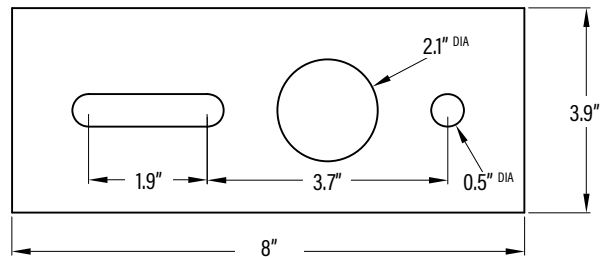

**LFSTFL XTREME DUTY  
ADAPTER TO MOUNT A SLIP FITTER  
ON A FLAT POLE OR WALL  
ACCESSORY**

**APPLICATION**

For use with LED Stealth™ Fixtures

BACK PLATE

**DIMENSIONS** (Inches)

Length	8"
Width	3.9"
Height	4"
Net Weight (Lbs)	3.1

**PACKAGING**

		UPC	DIMENSIONS (LxWxH)	GROSS WEIGHT (Lbs)
Master Carton	20	10811768029274	21.3" x 17.3" x 10.6"	70.3
Individual Item	1	811768029277		3.5
Country of Origin	China			
HS Tariff	9405.99.4090			