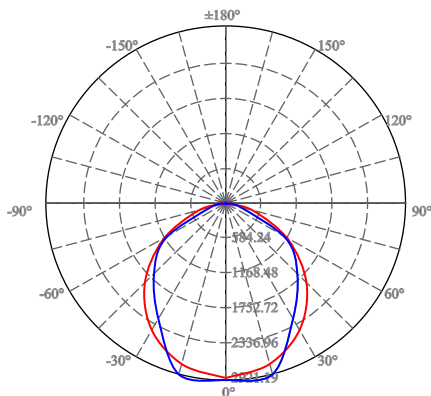

**LIGHT DISTRIBUTION CURVE**

**ELECTRICAL**

Wattage	15W
Voltage	120-277V
Current	0.125A
Power Factor	0.9
Total Harmonic Distortion (THD)	21.3

**LIGHTING PERFORMANCE**

Lumens	2100	
Lumens Per Watt (Lm/W)	132	
Color Temperature (CCT)	5000K	
Color Rendering (CRI)	83	
R9 (Red Value)	9	
R13 (Skin Tones)	84	
Beam Angle	160°	
Light Distribution	Type VS	
BUG Rating (Backlight, Uplight, and Glare)	4 Lamp	B3 - U3 - G1
	6 Lamp	B3 - U4 - G2
Dimmable Lighting Control		

## DIMENSIONS (Inches)

Length (MOL)	48"
Width/Diameter (MOD)	1"
Weight (Lbs)	0.7

Line drawings may not be to scale and are for general reference only.