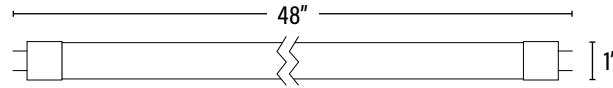

## PACKAGING

		UPC	DIMENSIONS (LxWxH)	GROSS WEIGHT (Lbs)
Master Carton	25	10811768025023	50.2" x 7.3" x 7.3"	16.5
Individual Box	1	811768025026	--	--
Country of Origin	China			
HS Tariff	8539.50.0050			