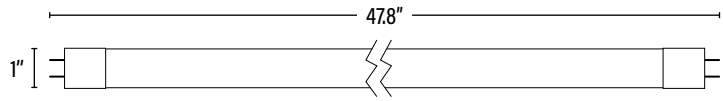

## PACKAGING

		UPC	DIMENSIONS (LxWxH)	GROSS WEIGHT (Lbs)
Master Carton	25	10811768028031	48.8" x 5.9" x 5.9"	14.8
Individual Box	1	811768028034	--	0.59
Country of Origin	China			
HS Tariff	8539.50.0050			