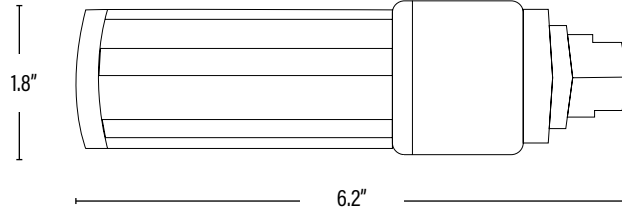

### DIMENSIONS (Inches)

Length (MOL)	6.2"
Width/Diameter (MOD)	1.8"
Weight (Lbs)	--

Line drawings may not be to scale and are for general reference only.

PACKAGING		UPC	DIMENSIONS (LxWxH)	GROSS WEIGHT (Lbs)
Master Carton	50	10811768028765	14.6" x 10.2" x 10.6"	19
Individual Box	1	811768028768	1.8" x 1.8" x 6.5"	--
Country of Origin	China			
HS Tariff	9405.40.8200			