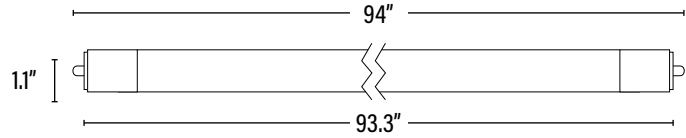

CLR805 XTREME DUTY • 7YR LED DIRECT INSTALL LINEAR T8

DIMENSIONS (Inches)

Length (MOL)	94"
Width/Diameter (MOD)	1.1"
Net Weight (Lbs)	--

PACKAGING

		UPC	DIMENSIONS (LxWxH)	GROSS WEIGHT (Lbs)
Master Carton	8	811768021127	95.5" x 7.6" x 4.9"	19.2
Individual Box	1	10811768021124	--	1.92
Country of Origin	China			
HS Tariff	8539.50.0050			