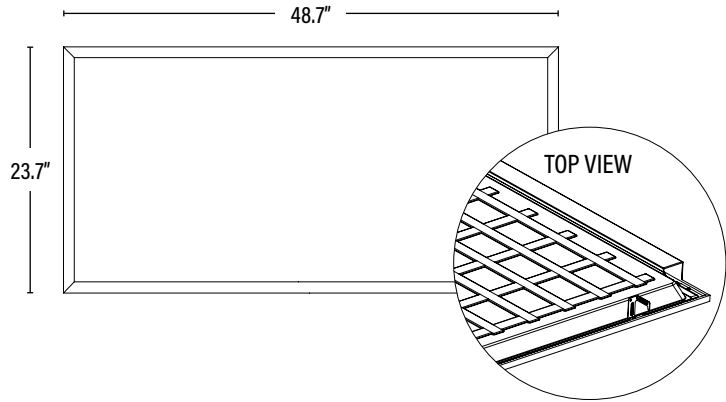

LBX524 COMMERCIAL DUTY • 5YR LED 2X4 SPEC-SELECT™ BACK-LIT PANEL

ITEM INFORMATION

DIMENSIONS (Inches)

Length	47.8"
Width	23.7"
Height	1.6"
Weight (Lbs)	--

PACKAGING

		UPC	DIMENSIONS (LxWxH)	GROSS WEIGHT (Lbs)
Master Carton	2	10811768024835	--	--
Individual Box	1	811768024838	N/A	--
Country of Origin	China			
HS Tariff	9405.10.6020			