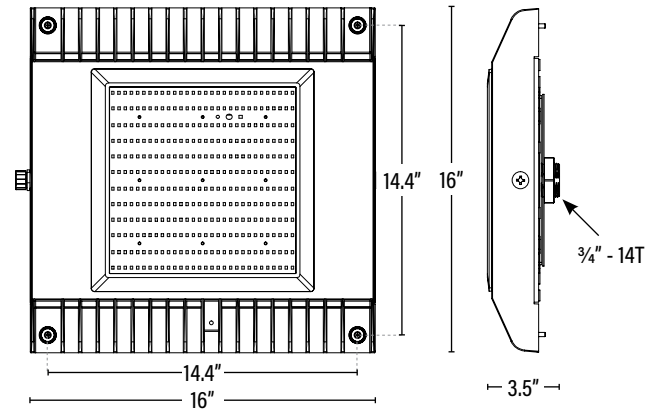

LCXG15 COMMERCIAL DUTY • 5YR LED CANOPY

ITEM INFORMATION

DIMENSIONS (Inches)	
Length	16"
Width	16"
Height	3.5"
Net Weight (Lbs)	--

PACKAGING	UPC	DIMENSIONS (LxWxH)	GROSS WEIGHT (Lbs)	
Master Carton	1	811768024982	17.7" x 17.3" x 4.9"	15
Country of Origin	China			
HS Tariff	9405.10.6020			