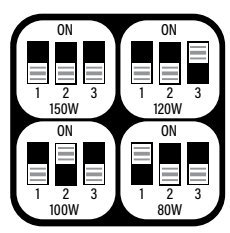

Ideal for replacing traditional canopy fixtures.

ELECTRICAL

Wattage	80W / 100W / 120W / 150W
Voltage	120-277V
Current	1.8A Max.
Power Factor	0.9
Total Harmonic Distortion (THD)	--

LIGHTING PERFORMANCE

Lumens	12000-22700
Lumens Per Watt (LPW)	150
Color Temperature (CCT)	5000K
Color Rendering (CRI)	90
R9 (Red Value)	--
Beam Angle	100° x 100°
Light Distribution	Type VS
BUG Rating (Backlight, Uplight, and Glare)	B4 - U2 - G2
Dimmable Lighting Control	<i>Dimmable</i> 0-10V, Range 10% - 100%

LCXG15 COMMERCIAL DUTY • 5YR LED CANOPY

ITEM INFORMATION

DIMENSIONS (Inches)	
Length	16"
Width	16"
Height	3.5"
Net Weight (Lbs)	--

PACKAGING	UPC	DIMENSIONS (LxWxH)	GROSS WEIGHT (Lbs)	
Master Carton	1	811768024982	17.7" x 17.3" x 4.9"	15
Country of Origin	China			
HS Tariff	9405.10.6020			

- The wattage may be adjusted by the dip switches on the side of the fixture.

Dip switch positions are in white.