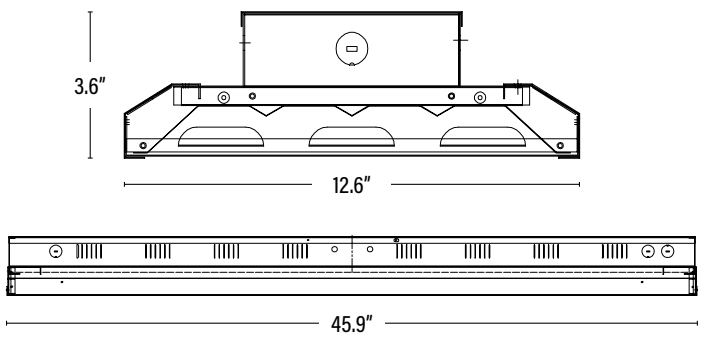

LF4814 COMMERCIAL DUTY • 5YR LED 4' LINEAR HIGH BAY

ITEM INFORMATION

DIMENSIONS (Inches)	
Length	45.9"
Width	12.6"
Height	3.6"
Net Weight (Lbs)	--
Chain Length	41.3" (2 ea.)

PACKAGING		UPC	DIMENSIONS (LxWxH)	GROSS WEIGHT (Lbs)
Master Carton	1	854432004248	47.1" x 13" x 4.2"	24.5
Country of Origin	China			
HS Tariff	9405.10.6020			