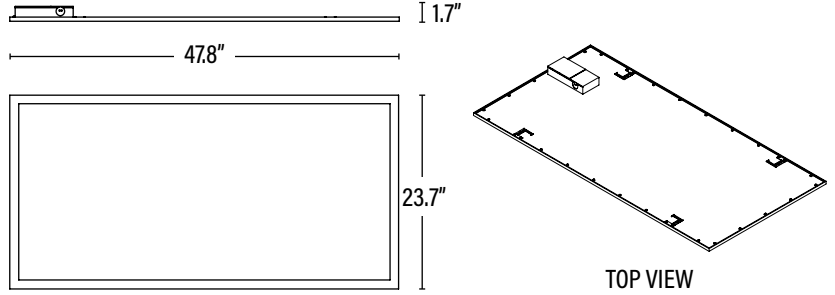

LF5245 LT. COMMERCIAL • 5YR LED 2X4 PREMIUM PANEL

DIMENSIONS (Inches)

Length	47.8"
Width/Diameter	23.7"
Height	1.7"
Weight (Lbs)	13.7

Line drawings may not be to scale and are for general reference only.

PACKAGING

		UPC	DIMENSIONS (LxWxH)	GROSS WEIGHT (Lbs)
Master Carton	2	10811768020714	49.5" x 25.6" x 4.5"	32.9
Individual Box	1	811768020717	--	16.4
Country of Origin	China			
HS Tariff	9405.10.6020			