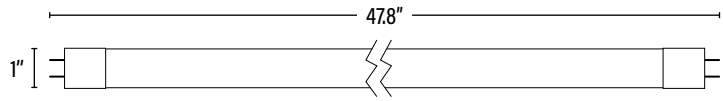

WORKS WITH EXISTING ELECTRONIC BALLAST*

- Exceptional efficacy
- No flickering

*Suitable for dimming and emergency ballasts.

ELECTRICAL	LAMP	SYSTEM POWER
Wattage	14W	16W
Voltage	120-277V	
Power Factor	0.9	
Total Harmonic Distortion (THD)	20	
LIGHTING PERFORMANCE		
Lumens	2200	
Lumens Per Watt (LPW)	138	
Color Temperature (CCT)	5000K	
Color Rendering (CRI)	82	
R9 (Red Value)	12	
R13 (Skin Tones)	86	
Beam Angle	190°	
Light Distribution	--	
BUG Rating (Backlight, Uplight, and Glare)	--	
Dimmable Lighting Control	Compatible with select dimming ballasts.	
ENVIRONMENT		
Operating Temperature	-4° ~ 113°F	
Suitable Location	DAMP	
Ingress Protection Rating	IP20	
Suitable Fixture Type	Enclosed	
LIFESPAN		
Average Life (Hours)	50,000	
Warranty (Years)	5	
COMPONENTS		
LED Light Source	Lumileds	
CONSTRUCTION		
Housing	Glass / Plastic End Caps	
Lens	Frosted	
Base / Power Supply	G13 - Medium Bi Pin	
QUALIFICATIONS		
Manufacturer Model #	91836	
  		
<p><i>Manufactured by P.Q.L., Inc. • Published lumens on LED products are approximate and may vary slightly. • Specifications are subject to change without notice.</i></p>		

LLR145 STANDARD • 5YR LED DIRECT INSTALL LINEAR T8

DIMENSIONS (Inches)

Length (MOL)	47.8"
Width/Diameter (MOD)	1"
Net Weight (Lbs)	--

PACKAGING

		UPC	DIMENSIONS (LxWxH)	GROSS WEIGHT (Lbs)
Master Carton	25	10811768029045	48.8" x 5.9" x 5.9"	14.8
Individual Box	1	811768029048	--	0.59
Country of Origin	China			
HS Tariff	8539.50.0050			