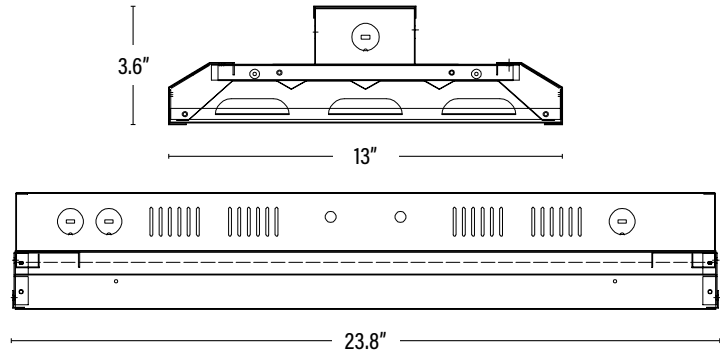

LLT130 COMMERCIAL DUTY • 5YR LED 2' TONE-SELECT™ LINEAR HIGH BAY

ITEM INFORMATION

DIMENSIONS (Inches)

Length	23.8"
Width	13"
Height	3.6"
Net Weight (Lbs)	10.1
Chain Length	41.34" (2 ea.)

PACKAGING

		UPC	DIMENSIONS (LxWxH)	GROSS WEIGHT (Lbs)
Master Carton	1	811768022933	--	--
Country of Origin	China			
HS Tariff	9405.10.6020			