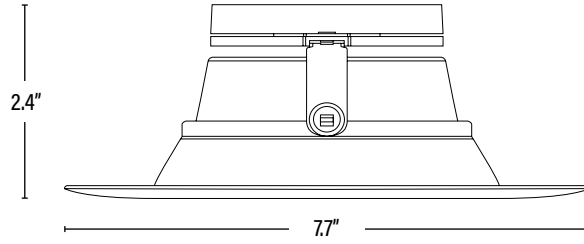

LR5153 LT. COMMERCIAL • 5YR LED 6" RETROFIT CAN

DIMENSIONS (Inches)

Length	2.4"
Width/Diameter	7.7"
Weight (Lbs)	--

Line drawings may not be to scale and are for general reference only.

PACKAGING		UPC	DIMENSIONS (LxWxH)	GROSS WEIGHT (Lbs)
Master Carton	12	10854432004191	--	--
Individual Box	1	854432004194	--	--
Country of Origin	China			
HS Tariff	8539.50.0020			