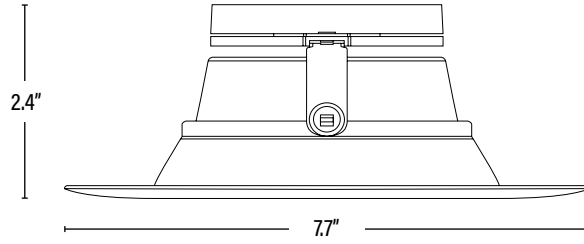

LR5155 LT. COMMERCIAL • 5YR LED 6" RETROFIT CAN

DIMENSIONS (Inches)

Length	2.4"
Width/Diameter	7.7"
Weight (Lbs)	--

Line drawings may not be to scale and are for general reference only.

PACKAGING		UPC	DIMENSIONS (LxWxH)	GROSS WEIGHT (Lbs)
Master Carton	12	10811768027034	--	--
Individual Box	1	811768027037	--	--
Country of Origin	China			
HS Tariff	8539.50.0020			