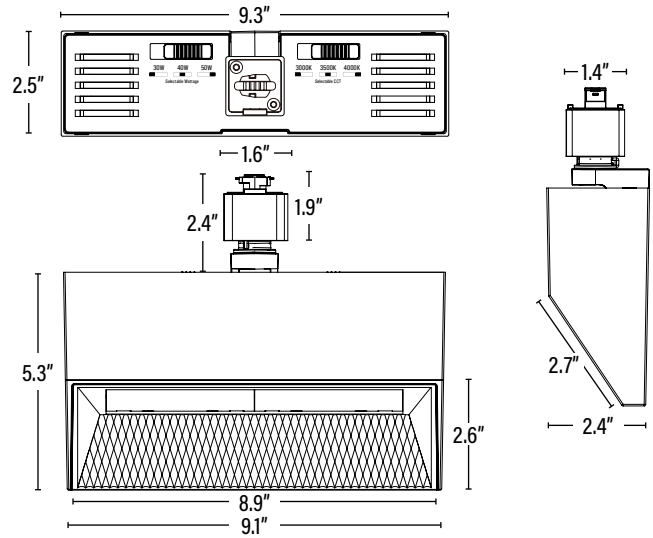

ITEM INFORMATION

DIMENSIONS (Inches)	
Length	9.1"
Width	2.4"
Height	5.3"
Net Weight (Lbs)	4

PACKAGING		UPC	DIMENSIONS (LxWxH)	GROSS WEIGHT (Lbs)
Master Carton	4	10811768026204	22.4" x 10.2" x 8.6"	18.7
Individual Box	1	811768026207	10.8" x 9.8" x 3.9"	4.7
Country of Origin	China			
HS Tariff	--			