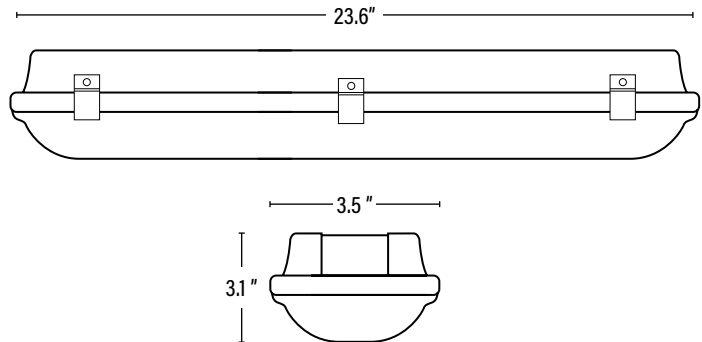

CV2205 XTREME DUTY • 7YR LED 24" VAPOR TIGHT

ITEM INFORMATION

DIMENSIONS (Inches)

Length	23.6"
Width/Diameter	3.5"
Height	3.1"
Weight (Lbs)	--

PACKAGING

		UPC	DIMENSIONS (LxWxH)	GROSS WEIGHT (Lbs)
Master Carton	4	10899645001377	25.8" x 8.5" x 7.1"	11.6
Individual Box	1	899645001370	--	2.9
Country of Origin	China			
HS Tariff	9405.10.6020			