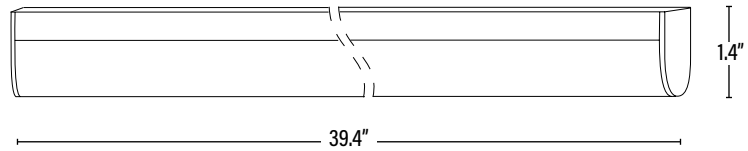

## DIMENSIONS (Inches)

Length	39.4"
Width/Diameter	0.9"
Height	1.4"
Weight (Lbs)	--

Line drawings may not be to scale and are for general reference only.

## PACKAGING

		UPC	DIMENSIONS (LxWxH)	GROSS WEIGHT (Lbs)
Master Carton	25	10811768025528	--	--
Individual Box	1	811768025521	--	--
Country of Origin	China			
HS Tariff	9405.10.6020			