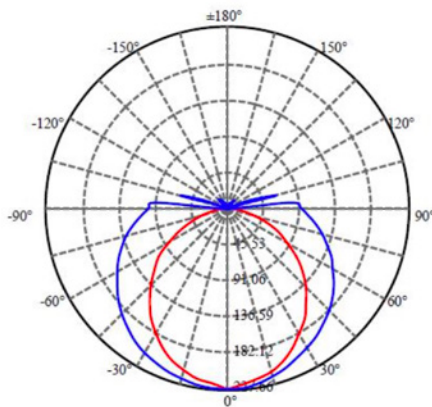

**APPLICATION**

Homes, school, retail, office, and hospitality.

*Note: Power and Connector Cord sold separately.*

**LIGHT DISTRIBUTION CURVE**

**ELECTRICAL**

Wattage	14W
Voltage	120V
Current	0.14A
Power Factor	0.9
Total Harmonic Distortion (THD)	15.9

## DIMENSIONS (Inches)

Length	39.4"
Width/Diameter	0.9"
Height	1.4"
Weight (Lbs)	--

Line drawings may not be to scale and are for general reference only.