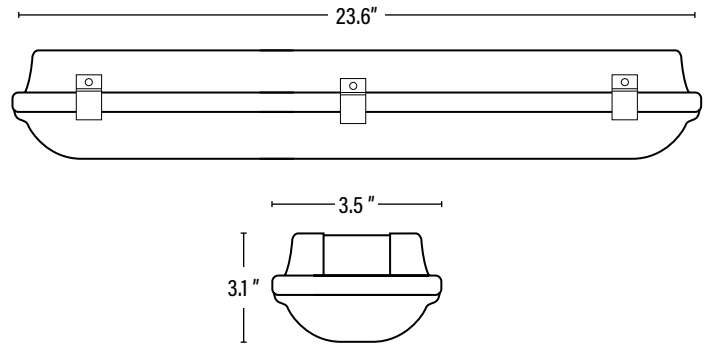

LV2205 LT. COMMERCIAL • 5YR
LED 24" VAPOR TIGHT

ITEM INFORMATION

DIMENSIONS (Inches)

Length	23.6"
Width/Diameter	3.5"
Height	3.1"
Weight (Lbs)	--

PACKAGING

		UPC	DIMENSIONS (LxWxH)	GROSS WEIGHT (Lbs)
Master Carton	4	10899645001377	25.8" x 8.5" x 7.1"	11.6
Individual Box	1	899645001370	--	2.9
Country of Origin	China			
HS Tariff	9405.10.6020			