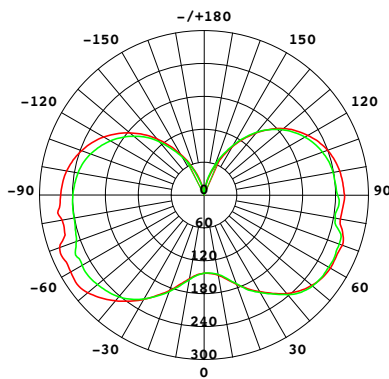

APPLICATION

Replacement lamps for top post, high bays, parking lots and street lighting.

LIGHT DISTRIBUTION CURVE

ELECTRICAL

Wattage	22W
Voltage	120-277V
Current	0.22A
Power Factor	0.9
Total Harmonic Distortion (THD)	--

LIGHTING PERFORMANCE

Lumens	2860
Lumens Per Watt (Lm/W)	130
Color Temperature (CCT)	5000K
Color Rendering (CRI)	80
R9 (Red Value)	N/A
R13 (Skin Tones)	N/A
Beam Angle	360°
Light Distribution	Type VS
Dimmable Lighting Control	

PERFORMANCE DATA

PACKAGING

CR3245 XTREME DUTY • 7YR LED HIGH WATTAGE 360° LAMP

DIMENSIONS (Inches)

Length (MOL)	7.1"
Width/Diameter (MOD)	2.4"
Weight (Lbs)	--

Line drawings may not be to scale and are for general reference only.