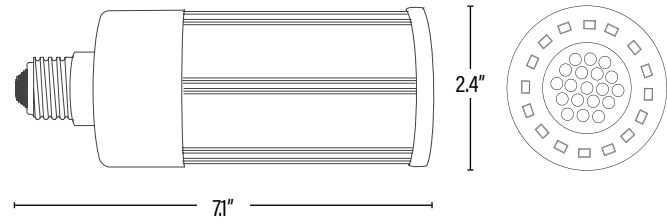

PERFORMANCE DATA

PACKAGING

CR3245 XTREME DUTY • 7YR LED HIGH WATTAGE 360° LAMP

DIMENSIONS (Inches)

Length (MOL)	7.1"
Width/Diameter (MOD)	2.4"
Weight (Lbs)	--

Line drawings may not be to scale and are for general reference only.

PACKAGING

		UPC	DIMENSIONS (LxWxH)	GROSS WEIGHT (Lbs)
Master Carton	12	10811768029601	13.3" x 10" x 10.1"	--
Individual Box	1	811768029604	3.1" x 3.1" x 9.3"	--
Country of Origin	China			
HS Tariff	9405.40.8200			