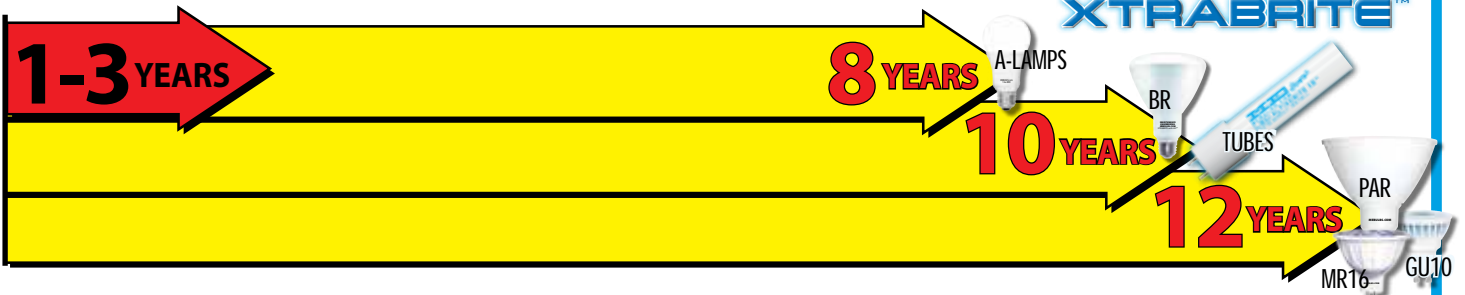

STANDARD LAMPS

**XTREME DUTY™
LED
XTRABRITE™**