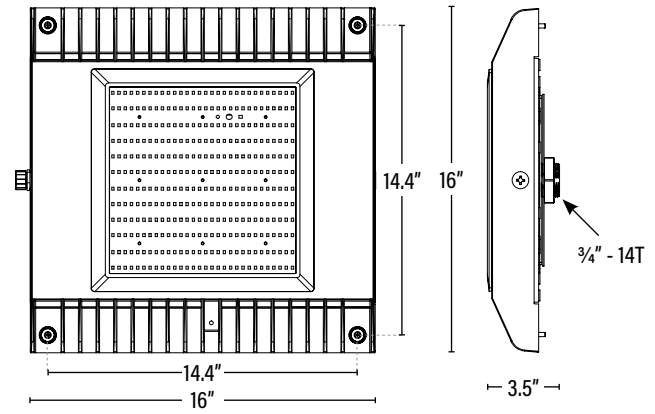

CCXG15 XTREME DUTY • 7YR LED CANOPY

ITEM INFORMATION

DIMENSIONS (Inches)	
Length	16"
Width	16"
Height	3.5"
Net Weight (Lbs)	--

PACKAGING	UPC	DIMENSIONS (LxWxH)	GROSS WEIGHT (Lbs)	
Master Carton	1	811768024982	17.7" x 17.3" x 4.9"	15
Country of Origin	China			
HS Tariff	9405.10.6020			