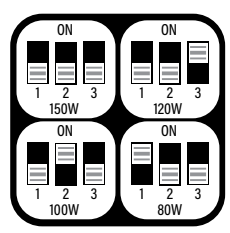

Ideal for replacing traditional canopy fixtures.

ELECTRICAL

Wattage	80W / 100W / 120W / 150W
Voltage	120-277V
Current	1.8A Max.
Power Factor	0.9
Total Harmonic Distortion (THD)	--

LIGHTING PERFORMANCE

Lumens	12000-22700
Lumens Per Watt (LPW)	150
Color Temperature (CCT)	5000K
Color Rendering (CRI)	90
R9 (Red Value)	--
Beam Angle	100° x 100°
Light Distribution	Type VS
BUG Rating (Backlight, Uplight, and Glare)	B4 - U2 - G2
Dimmable Lighting Control	<i>Dimmable</i> 0-10V, Range 10% - 100%

CCXG15 XTREME DUTY • 7YR LED CANOPY

ITEM INFORMATION

DIMENSIONS (Inches)	
Length	16"
Width	16"
Height	3.5"
Net Weight (Lbs)	--

PACKAGING	UPC	DIMENSIONS (LxWxH)	GROSS WEIGHT (Lbs)	
Master Carton	1	811768024982	17.7" x 17.3" x 4.9"	15
Country of Origin	China			
HS Tariff	9405.10.6020			

- The wattage may be adjusted by the dip switches on the side of the fixture.

Dip switch positions are in white.