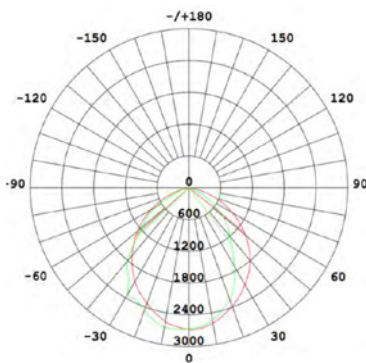

APPLICATION

Ideal for wall washing, perimeter and architectural lighting.

LIGHT DISTRIBUTION CURVE

ELECTRICAL

Wattage	50W
Voltage	120-277V
Power Factor	0.9
Total Harmonic Distortion (THD)	18.2

LIGHTING PERFORMANCE

Lumens	5700
Lumens Per Watt (Lm/W)	114
Color Temperature (CCT)	5000K
Color Rendering (CRI)	70
R9 (Red Value)	-15
R13 (Skin Tones)	N/A
Beam Angle	100° x 80°
Light Distribution	Type II, Very Short
Dimmable Lighting Control	