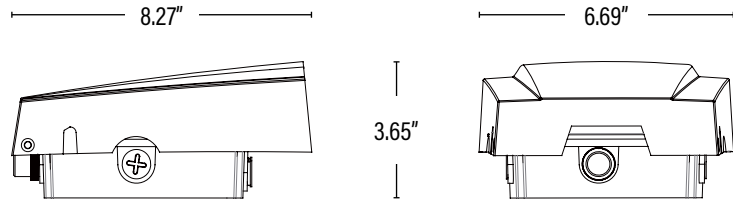

CF0755 XTREME DUTY • 7YR LED SLIM CUTOFF WALL PACK

DIMENSIONS (Inches)

Length	8.3"
Width/Diameter	6.7"
Height	3.7"
Weight (Lbs)	4.3

Line drawings may not be to scale and are for general reference only.

PACKAGING

		UPC	DIMENSIONS (LxWxH)	GROSS WEIGHT (Lbs)
Master Carton	8	10811768026686	--	--
Individual Box	1	811768026689	22.2" x 12.6" x 18.7"	--
Country of Origin	China			
HS Tariff	9405.40.6000			

ORDERING

ITEM#	DESCRIPTION	CASE
CF0755	LED SLIM CUTOFF WALL PACK 50W/50K/120-277V	8