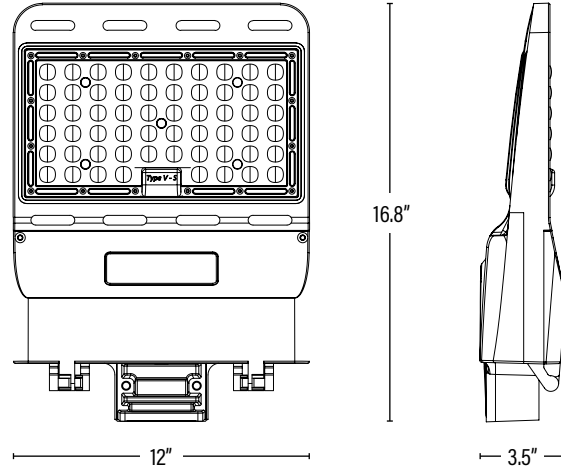

Manufactured by P.Q.L., Inc. • Published lumens on LED products are approximate and may vary slightly.

CF6085 XTREME DUTY • 7YR LED STEALTH™ FIXTURE

DIMENSIONS (Inches)

Length (MOL)	16.8"
Width/Diameter (MOD)	12"
Height	3.5"
Weight (Lbs)	--

Line drawings may not be to scale and are for general reference only.

PACKAGING

		UPC	DIMENSIONS (LxWxH)	GROSS WEIGHT (Lbs)
Master Carton	1	811768028225	18.5" x 13.8" x 13.8"	10
Country of Origin	China			
HS Tariff	9405.40.8200			