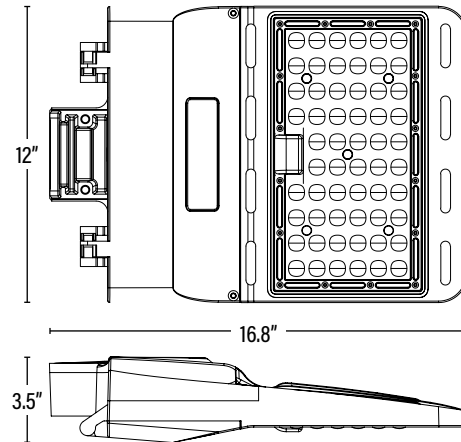

# CF7155 XTREME DUTY • 7YR LED STEALTH™ FIXTURE

ITEM INFORMATION

DIMENSIONS (Inches)	
Length	16.8"
Width	12"
Height	3.5"
Net Weight (Lbs)	--

PACKAGING	UPC	DIMENSIONS (LxWxH)	GROSS WEIGHT (Lbs)
Master Carton	1	811768024142	--
Country of Origin	China		
HS Tariff	9405.10.6020		