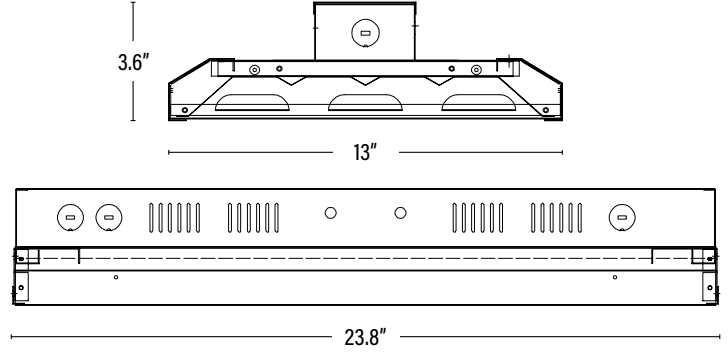

CLT155 XTREME DUTY • 8YR LED 2' TONE-SELECT™ LINEAR HIGH BAY

ITEM INFORMATION

DIMENSIONS (Inches)	
Length	23.8"
Width	13"
Height	3.6"
Net Weight (Lbs)	10.1
Chain Length	41.34" (2 ea.)

PACKAGING	UPC	DIMENSIONS (LxWxH)	GROSS WEIGHT (Lbs)
Master Carton	1	811768028348	--
Country of Origin	China		
HS Tariff	9405.10.6020		